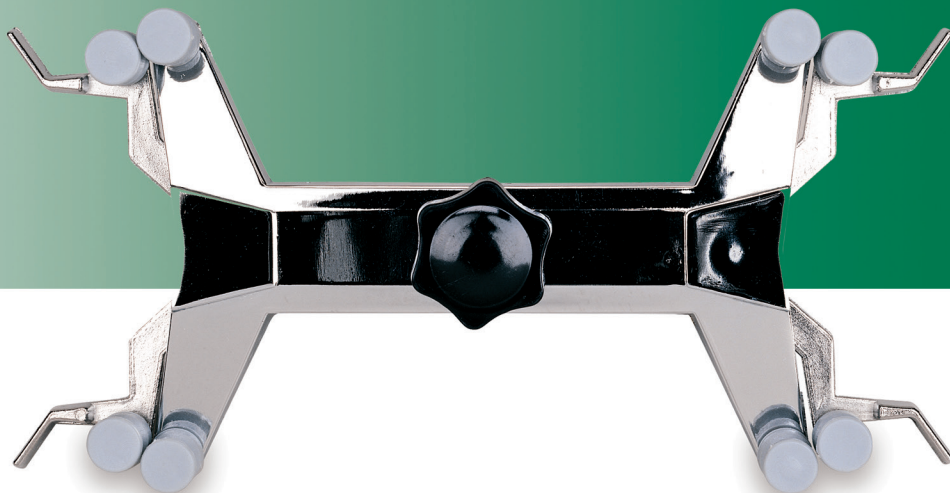

VEE GEE®

VEE GEE Model 3020 Double Buret Clamps hold two burets from micro to 100ml size. Constructed of chrome plated, zinc-aluminum alloy for durability, the unit is simple to operate -- compress the scissor-like mechanism, insert buret, and release. Numbers and graduations on burets are easy to read. Attach easily to support rods with a convenient hook clamp. Knob for tightening is on the front for easy access.

Clamps

VEE GEE®, Buret, Double

Cat. No.	Style	Max. Buret Size
3020	Double	100ml

VEE GEE Scientific, Inc.

13600 NE 126th Place, Suite A • Kirkland, WA 98034
(800) 423-8842 • (425) 823-4518 • Fax: (425) 820-9826
www.veege.com • email: sales@veege.com